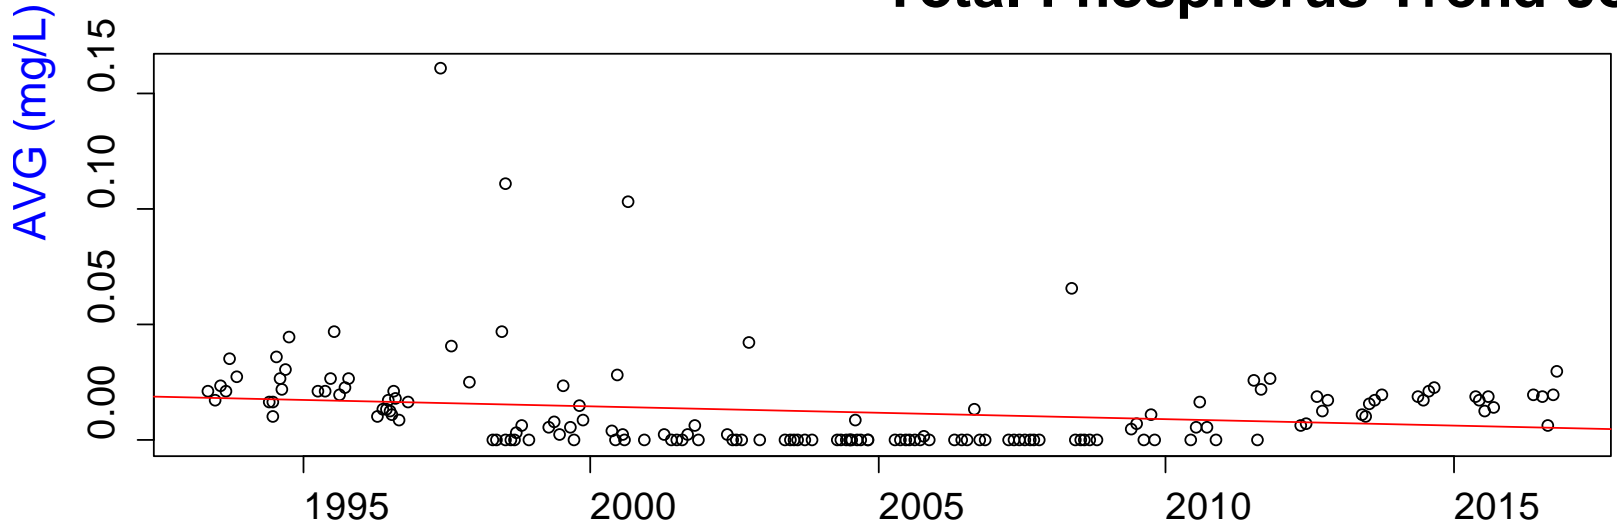

# Total Phosphorus - Deer Cree

# TOC - Deer Creek Reservoir -

## Total Phosphorus Trend-Jord