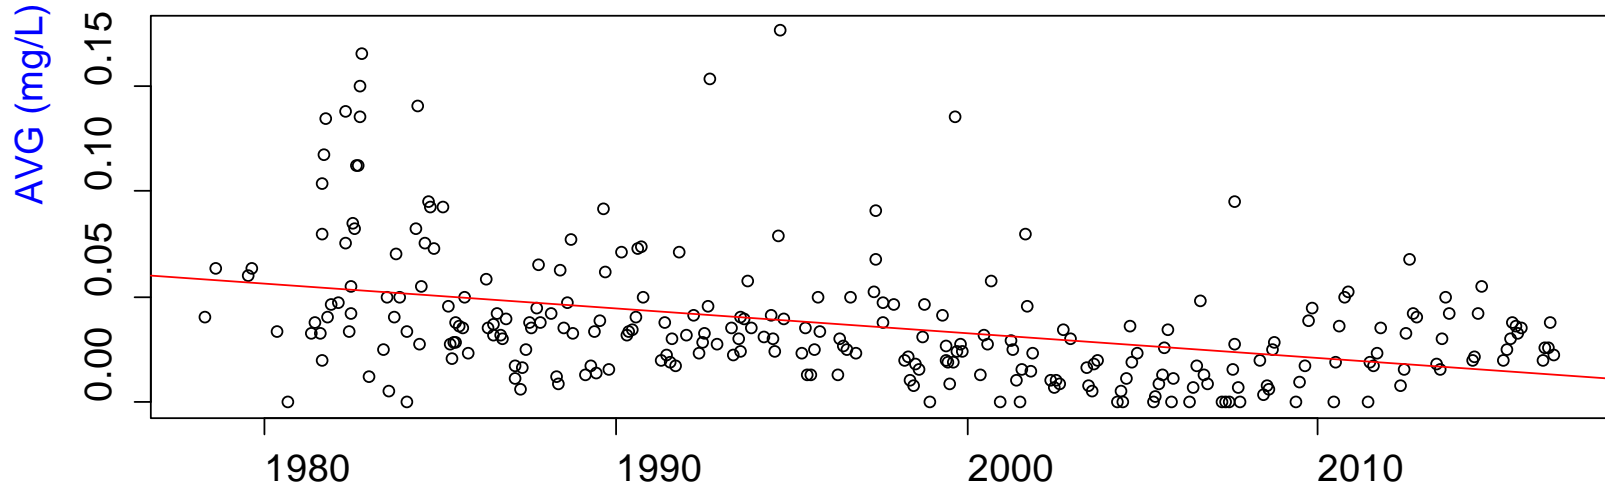

# Total Phosphorus - Deer Cree

# TOC - Deer Creek Reservoir -

## Total Phosphorus Trend-Jord