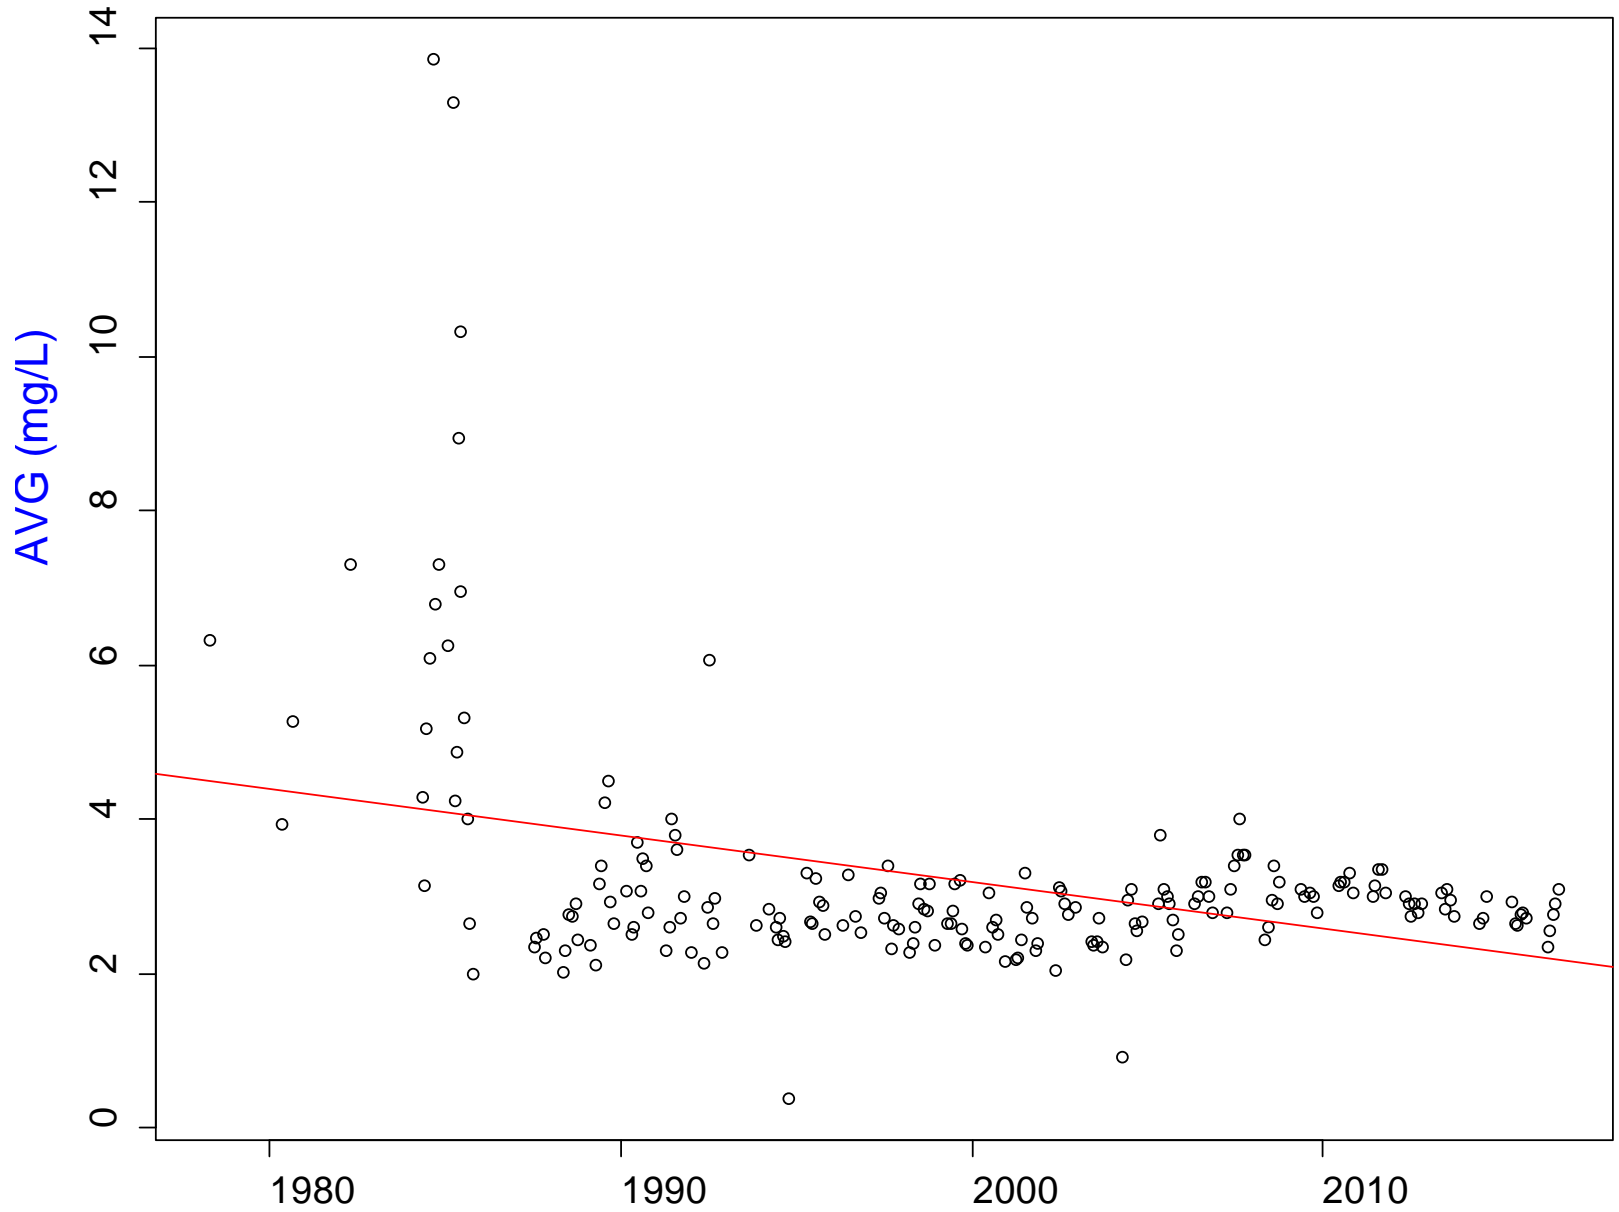

# Total Phosphorus - Deer Cree

# Nitrate - Deer Creek Reservoir

# TOC - Deer Creek Reservoir -

## Total Phosphorus Trend-Jord